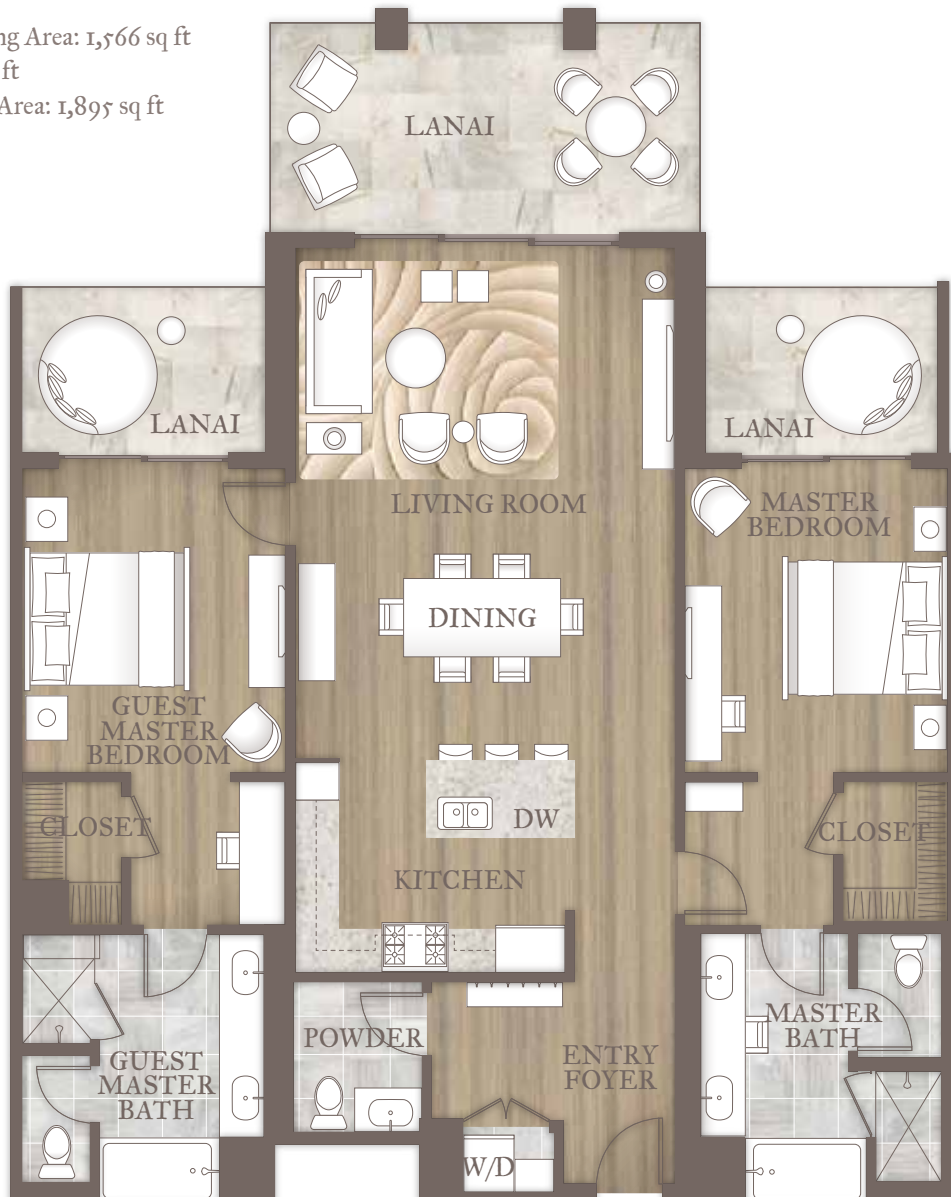

## MALIULĀ RESIDENCE

2 BEDROOM | 2.5 BATH

Interior Living Area: 1,566 sq ft

Lanai: 329 sq ft

Total Living Area: 1,895 sq ft

*\* Every Residence is unique and this floor plan is for illustrative purposes only.*

## MALIULĀ RESIDENCE

3 BEDROOM | 3.5 BATH

Interior Living Area: 2,026 sq ft

Lanai: 352 sq ft

Total Living Area: 2,378 sq ft

*\* Every Residence is unique and this floor plan is for illustrative purposes only.*