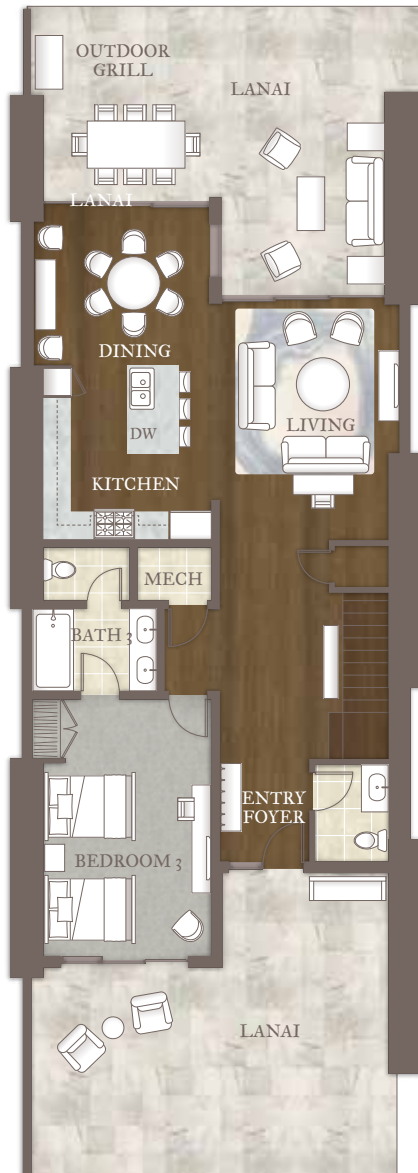

TIMBERS KAUA'I

Ocean Club & Residences

KAIHOLO RESIDENCE

3 BEDROOM | 3.5 BATH

Interior Living Area: 2,689 sq ft

Lanai: 733 sq ft

Total Living Area: 3,422 sq ft

ENTRY LEVEL

UPPER LEVEL

** Every Residence is unique and this floor plan is for illustrative purposes only.*

TIMBERS KAUA'I

Ocean Club & Residences

KAIHOLO RESIDENCE

4 BEDROOM | 4.5 BATH

ENTRY LEVEL

Interior Living Area: 3,105 sq ft
Lanai: 810 sq ft
Total Living Area: 3,915 sq ft

UPPER LEVEL

** Every Residence is unique and this floor plan is for illustrative purposes only.*