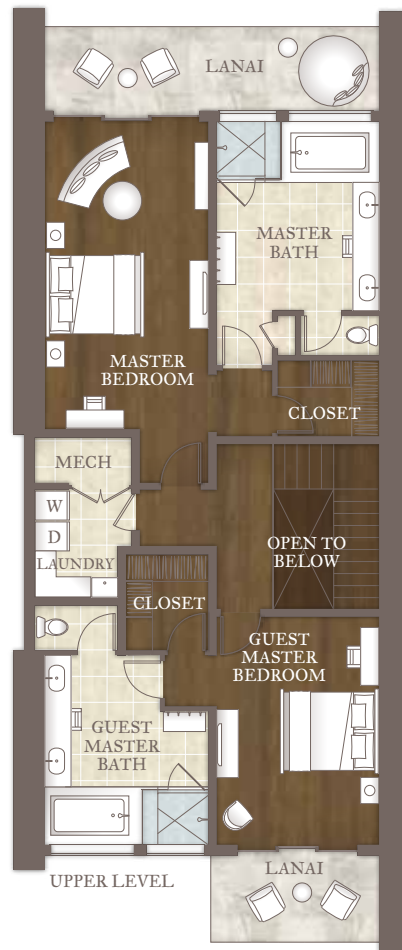

TIMBERS KAUA'I

Ocean Club & Residences

KAIHOLO RESIDENCE

3 BEDROOM | 3.5 BATH

Interior Living Area: 2,689 sq ft

Lanai: 733 sq ft

Total Living Area: 3,422 sq ft

ENTRY LEVEL

UPPER LEVEL

** Every Residence is unique and this floor plan is for illustrative purposes only.*

TIMBERS KAUA'I

Ocean Club & Residences

KAIHOLO RESIDENCE

4 BEDROOM | 4.5 BATH

ENTRY LEVEL

Interior Living Area: 3,105 sq ft
Lanai: 810 sq ft
Total Living Area: 3,915 sq ft

UPPER LEVEL

** Every Residence is unique and this floor plan is for illustrative purposes only.*