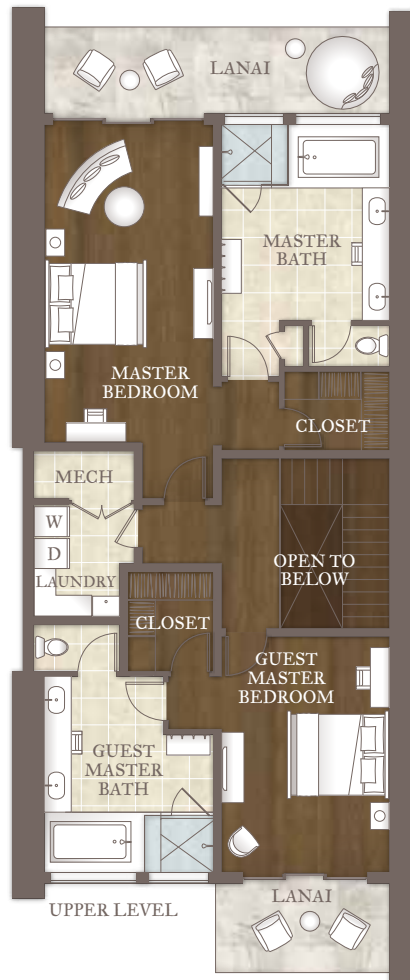

TIMBERS KAUA'I

Ocean Club & Residences

KAIHOLO RESIDENCE

3 BEDROOM | 3.5 BATH

Interior Living Area: 2,689 sq ft

Lanai: 733 sq ft

Total Living Area: 3,422 sq ft

ENTRY LEVEL

UPPER LEVEL

** Every Residence is unique and this floor plan is for illustrative purposes only.*

TIMBERS KAUA'I

Ocean Club & Residences

KAIHOLO RESIDENCE

4 BEDROOM | 4.5 BATH

ENTRY LEVEL

Interior Living Area: 3,105 sq ft
Lanai: 810 sq ft
Total Living Area: 3,915 sq ft

UPPER LEVEL

** Every Residence is unique and this floor plan is for illustrative purposes only.*